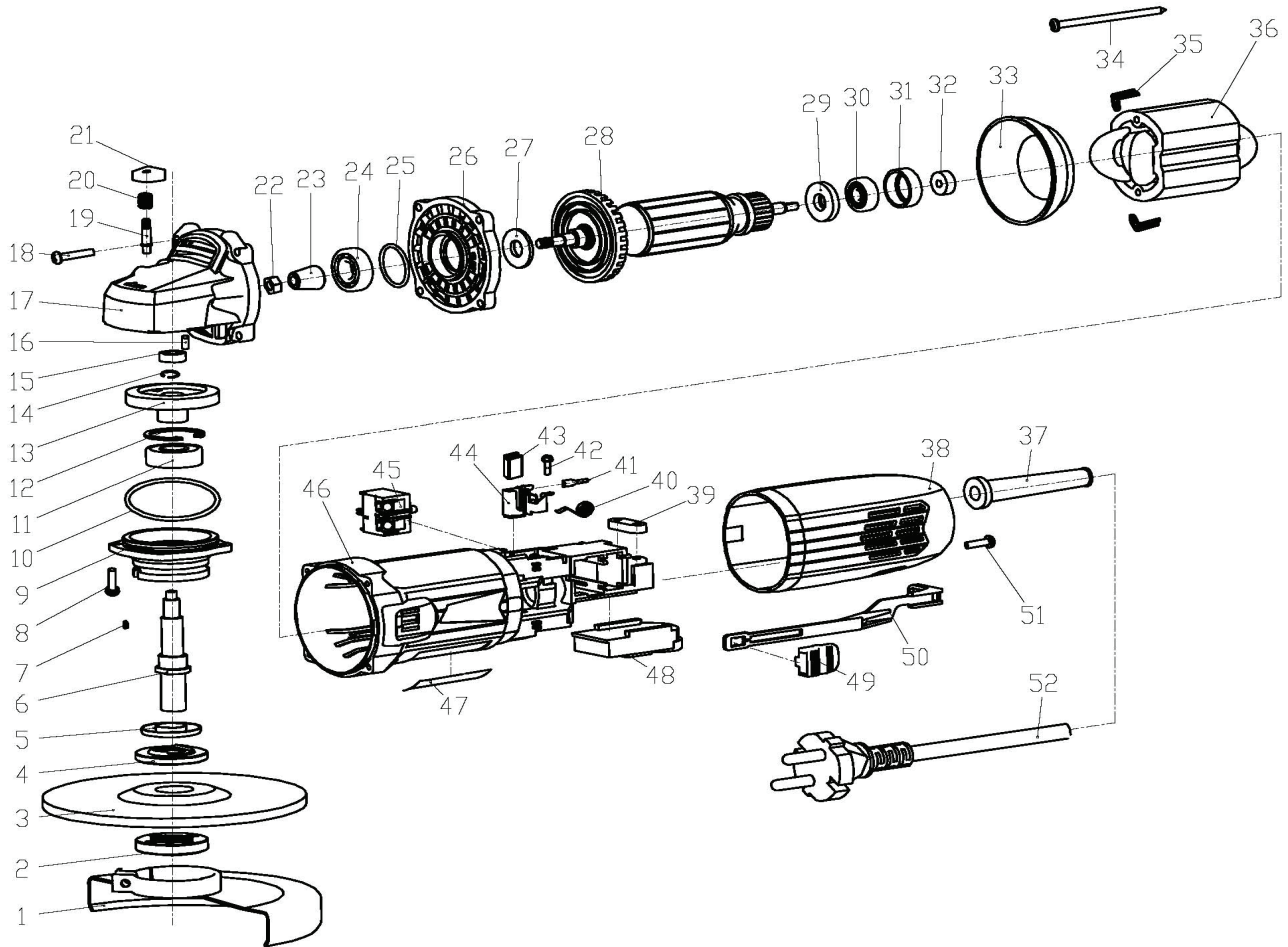

RDI-AG58 Exploded View

RDI-AG58 Spare Parts List

No	Name	QTY
1	wheel guard	1
2	outer flange	1
3	grinding wheel	1
4	inner flange	1
5	dust proof cover	1
6	output shaft	1
7	woodruff key	1
8	screw	4
9	front cover	1
10	o-ring	1
11	bearing 6201	1
12	retaining ring	1
13	spiral bevel gear	1
14	retaining ring	1
15	bearing 696	1
16	gear box	1
17	shake-proof pin	1
18	tapping screw	1
19	self-lock pin	1
20	compression spring	1
21	self-lock cap	1
22	gear box	1
23	spiral bevel gear	1
24	bearing 6001	1
25	o-ring	1
26	gear box cover	1
27	flat washer	1
28	armature	1
29	insulation washer	1
30	bearing 627	1
31	bearing sleeve	1
32	magnet ring	1
33	baffle plate	1
34	tapping screw	1
35	stator washer	2
36	stator	1
37	cord guard	1
38	rear cover	1
39	strain relief	1
40	coil spring	2
41	buckle	6
42	tapping screw	2
43	carbon brush	2
44	brush holder	2
45	switch	1
46	housing	1
47	trademark	1
48	speed controller	1
49	switch knob	1
50	switch lever	1
51	tapping screw	3
52	cable	1